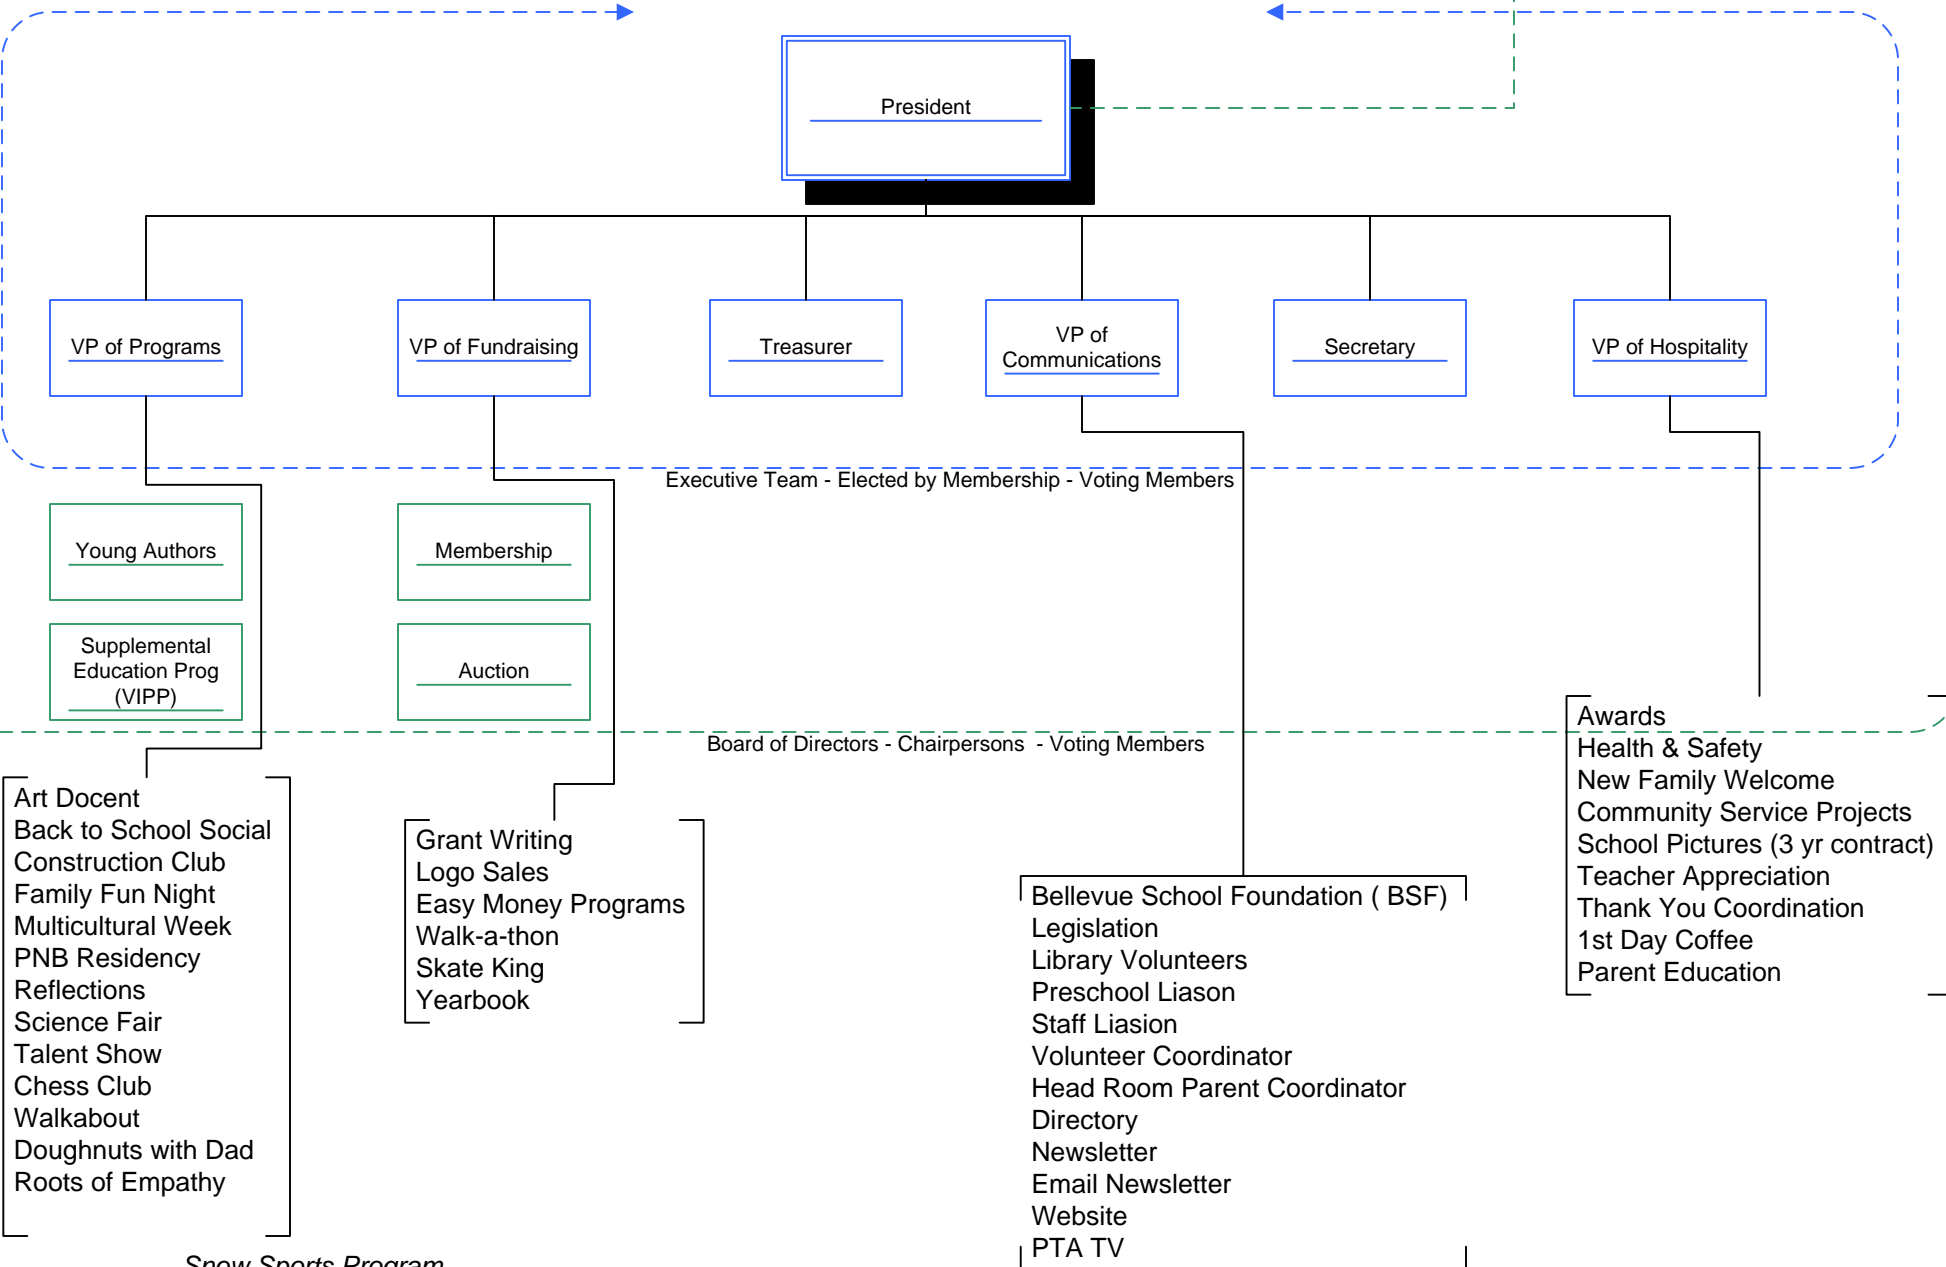

# Eastgate Elementary PTA

## Program Map

Quorum - no less than 10 voting members

At Large Past President

Executive Team - Elected by Membership - Voting Members

Board of Directors - Chairpersons - Voting Members

- Art Docent
- Back to School Social
- Construction Club
- Family Fun Night
- Multicultural Week
- PNB Residency
- Reflections
- Science Fair
- Talent Show
- Chess Club
- Walkabout
- Doughnuts with Dad
- Roots of Empathy

- Grant Writing
- Logo Sales
- Easy Money Programs
- Walk-a-thon
- Skate King
- Yearbook

- Bellevue School Foundation (BSF)
- Legislation
- Library Volunteers
- Preschool Liason
- Staff Liasion
- Volunteer Coordinator
- Head Room Parent Coordinator
- Directory
- Newsletter
- Email Newsletter
- Website
- PTA TV

- Awards
- Health & Safety
- New Family Welcome
- Community Service Projects
- School Pictures (3 yr contract)
- Teacher Appreciation
- Thank You Coordination
- 1st Day Coffee
- Parent Education

Snow Sports Program  
 Student Banking  
 Facilitated by PTA Members but not official PTA programs